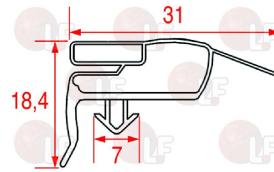

ELECTROLUX 0A8992

3186600 SNAP-IN GASKET 685x590 mm
magnetic - grey color
for Refrigerated cupboard (ZANUSSI) PFF119