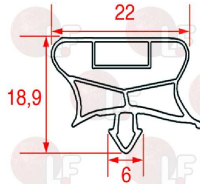

ELECTROLUX 0A8752

3786484 SNAP-IN GASKET 407x175 mm
magnetic - colour grey
for Refrigerated table (ZANUSSI) - Series EDON
Series RCDR - Series TRNA - Series TRRN