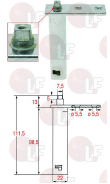

ELECTROLUX 082501

ELECTROLUX 087135

3053930 SHORT PIN HINGE INTERTECNICA 28XC

with square pin 7.5 mm
for Refrigerated cupboard (STUDIO 54) OASIS1400
OASIS700
for Refrigerated cupboard (WHIRLPOOL) AFW1400
AFW700
for Refrigerated cupboard (AFINOX) AR300LT