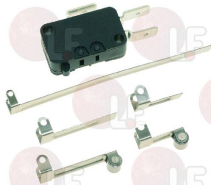

# ELECTROLUX

**3240469 MAGNETIC MICROSWITCH E7101B**  
50VA 250V - NO contact - head 50x19 mm

ELECTROLUX 049621

Suitable for:  
**3240148 MICROSWITCH MAGNET 63x19x11 mm**

ELECTROLUX 049627

**3240407 MECHANICAL MICROSWITCH KIT 16A 250V**  
3 locking positions  
the kit includes 5 levers:  
lever 75 mm - lever 27 mm - lever 15 mm  
lever 15 mm with wheels - lever 27 mm with wheels