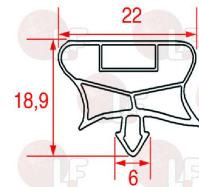

ELECTROLUX 083851

3186919 SNAP-IN GASKET 1480x640 mm
magnetic - grey
for Refrigerated cupboard (WHIRLPOOL) ADN110
ADN220 - AKN110 - AKN220 - ASN110 - ASN220
C14RM - KDNE662 - RSD36 - RS212 - RVNM051
RVNM061 - RVNM142
for Refrigerated cupboard (ZANUSSI) E14COD2C