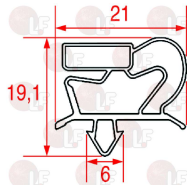

Suitable for:

4088028 SNAP-IN GASKET 374x363 mm
magnetic