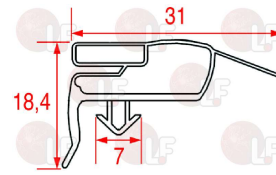

ELECTROLUX 0A9099

3786482 SNAP-IN GASKET 1705x663 mm
magnetic - grey colour
for Refrigerated cupboard (WHIRLPOOL) WDE752
WE751 - WZ751
for Refrigerated cupboard (ZANUSSI) WE751