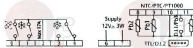

Suitable for:

3445402 CONTROLLER ELIWELL ID PLUS 974
12Vac/dc
1 relay output 2Hp for compressor
1 relay output 8A for defrosting
1 relay output 5A for fans
2 selectable NTC/PTC/PT1000 probes (not included)
1 programmable digital/temperature input
1 programmable digital input
TTL input for copy card connection
with buzzer
front dimension 74x32xdepth 59 mm
mounting hole 71x29 mm