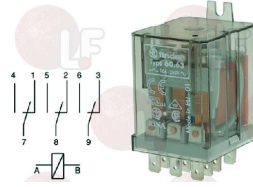

ELECTROLUX 0D0013
ELECTROLUX 083215

ELECTROLUX 058857

ELECTROLUX 069882

Suitable for:

3351605 RELAY 60.63 10A 230V 50/60Hz
3 switching contacts