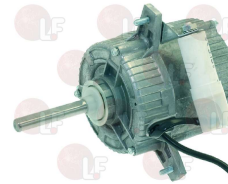

ELECTROLUX 087799

ELECTROLUX 088013

3240881 MOTOR EMI 101M-50130/3
230V 50/60Hz 130W 1300rpm
with thermal protection