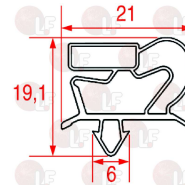

ELECTROLUX 081772

Suitable for:

3186921 SNAP-IN DOOR GASKET 385x275 mm
magnetic - grey colour
for Refrigerated table (ZANUSSI) - Series TRN