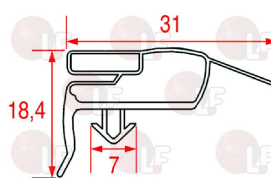

ELECTROLUX 082586

3186933 SNAP-IN DOOR GASKET 1570x665 mm
magnetic - grey colour
for REFRIGERATOR (old type)