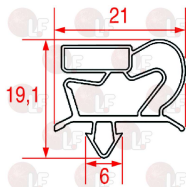

Suitable for:

3186930 SNAP-IN DOOR GASKET 385x215 mm
magnetic - grey colour
for Refrigerated table (ZANUSSI) TR1202 - TR1221
TR1603 - TR1622 - TR1641 - TR2004

ELECTROLUX 081772

Suitable for:

3186921 SNAP-IN DOOR GASKET 385x275 mm
magnetic - grey colour
for Refrigerated table (ZANUSSI) - Series TRN

ELECTROLUX 082759

3186932 SNAP-IN DOOR GASKET 385x335 mm
magnetic - grey colour
for Refrigerated table (ZANUSSI) TR1202 - TR1221
TR1603 - TR1622 - TR1641 - TR2004

ELECTROLUX 081815

3186931 SNAP-IN DOOR GASKET 600x385 mm
magnetic - grey colour
for Refrigerated table (ZANUSSI) TR1202 - TR1221
TR1603 - TR1622 - TR1641 - TR2004

ELECTROLUX 081805

3186929 SNAP-IN DOOR GASKET 735x660 mm
magnetic - grey colour
for REFRIGERATOR

ELECTROLUX 082424

3186917 SNAP-IN DOOR GASKET 760x665 mm
magnetic - grey colour
for REFRIGERATORS

ELECTROLUX 0A8230

3786465 SNAP-IN GASKET 1545x635 mm
magnetic - colour grey

ELECTROLUX 083851

3186919 SNAP-IN GASKET 1480x640 mm
magnetic - grey
for Refrigerated cupboard (WHIRLPOOL) ADN110
ADN220 - AKN110 - AKN220 - ASN110 - ASN220
C14RM - KDNE662 - RSD36 - RS212 - RVNM051
RVNM061 - RVNM142
for Refrigerated cupboard (ZANUSSI) E14COD2C

ELECTROLUX 087129

3186077 SNAP-IN GASKET 1500x710 mm
magnetic - grey colour

ELECTROLUX 081724

3786378 SNAP-IN GASKET 1512x642 mm
magnetic - color grey

ELECTROLUX 089735