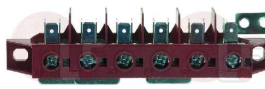

3247009 6-POLE TERMINAL BLOCK FV122/B 40A 600V

for cable max 6 mm²
operating temperature 150°C
nominal voltage 450 V