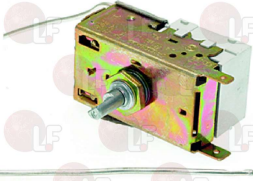

Suitable for:

3241905 THERMOSTAT KNOB $\varnothing$ 26 mm
hole $\varnothing$ 6x4 mm

ELECTROLUX

Suitable for:

ELECTROLUX 081690

3444931 THERMOSTAT RANCO K52 L4512
2 contacts 6A 250V
double capillary
capillaries 2100 mm - 1850 mm
COLD -6,4°C - WARM +8,5°C
COLD -6.0°C - WARM +8.8°C
D shaft $\varnothing$ 6x4.6 mm

ELECTROLUX 0A8653

3444916 THERMOSTAT RANCO K55 L5026
2 contacts 6A 250V
capillary 2000 mm
COLD -0.5°C - WARM +8.5°C
D shaft $\varnothing$ 6x4.6 mm

3241905 THERMOSTAT KNOB $\varnothing$ 26 mm
hole $\varnothing$ 6x4 mm

ELECTROLUX 082025

3444906 THERMOSTAT RANCO K55 L5027
2 contacts 6A 250V
capillary 2000 mm
COLD -5.0°C - WARM +8.5°C
D shaft $\varnothing$ 6x4.6 mm
for Refrigerated cupboard (ZANUSSI)
Series KOMPACT - Series LUX - Series SLIM

ELECTROLUX 081690

3241903 THERMOSTAT KNOB
for Refrigerated cupboard (ZANUSSI)
Series KOMPACT - Series LUX - Series SLIM

ELECTROLUX 081689

ELECTROLUX 082916