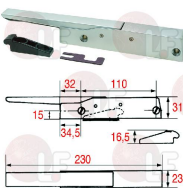

## 3242579 RH-LH CATCH WITHOUT LOCK 570 CR

straight handgrip  
length 230x23 mm  
mounting distance 110 mm  
altezza aggancio 16,5 mm

ELECTROLUX 032156