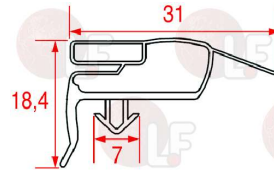

ELECTROLUX 082725

3786586 SNAP-IN GASKET 590x397 mm
magnetic - grey color