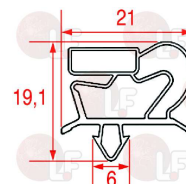

ELECTROLUX 087824

3786549 SNAP-IN GASKET 1805x740 mm
magnetic - grey colour
for Refrigerated cupboard (ALPENINOX)
for Refrigerated cupboard (WHIRLPOOL) EWDE602
EWDZ602 - EWE601 - EWZ601
for Refrigerated cupboard (ZANUSSI) EWDE602
EWDZ602 - EWE601 - EWZ601