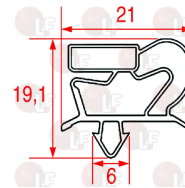

ELECTROLUX 081815

3186931 SNAP-IN DOOR GASKET 600x385 mm
magnetic - grey colour
for Refrigerated table (ZANUSSI) TR1202 - TR1221
TR1603 - TR1622 - TR1641 - TR2004