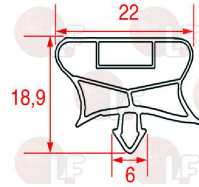

ELECTROLUX 088484

3186486 SNAP-IN GASKET 407x270 mm
magnetic-colour grey
for Refrigerated table (WHIRLPOOL) - Series EDON
Series RCDR - Series TRNA - Series TRRN
for Refrigerated table (ZANUSSI) - Series EDON
Series TRN