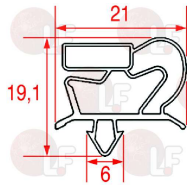

ELECTROLUX 087691

3786483 SNAP-IN GASKET 441x366 mm
magnetic - grey colour
for Refrigerated table (ZANUSSI) DRPAF12 - DRPAF16
SSDPC12 - SSDPC16