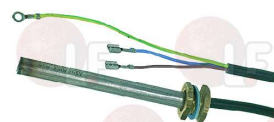

3355911 CARTRIDGE HEATING ELEMENT 95W 230V

bulb: $\varnothing$ 12x120 mm
connection $\varnothing$ 16 mm
capillary length 4000 mm
for TRAY
for Refrigerated cupboard (ZANUSSI)