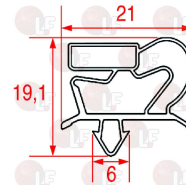

ELECTROLUX 088055

3786400 SNAP-IN GASKET 510x435 mm
magnetic - grey colour
for Display cabinet refrigerated (ZANUSSI) SAL25