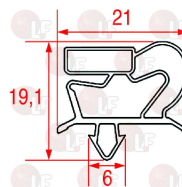

ELECTROLUX 082740

3186923 SNAP-IN DOOR GASKET 385x155 mm
magnetic - grey colour
for Refrigerated table (ZANUSSI) - Series MVR
Series TRN