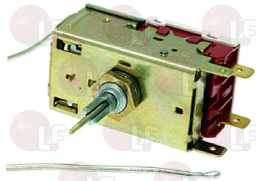

Suitable for:

3444921 THERMOSTAT RANCO K60 L2034
2 contacts 6A 250V
capillary 1500 mm
COLD -17°C - WARM -10°C
for Refrigerated table (ZANUSSI) - Series DCB