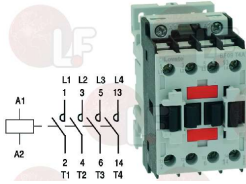

Suitable for:

ELECTROLUX

3446506 CONTACTOR LOVATO BF2510A
25A 400V 12.5Kw
coil 230V 50/60Hz
3 normally open contacts
1 normally open auxiliary contact

ELECTROLUX 0K4938

ELECTROLUX 054928

3446552 CONTACTOR LOVATO BG0610A
coil 6A 230V 50/60Hz 2.2Kw
3 normally open contacts
1 normally open auxiliary contact