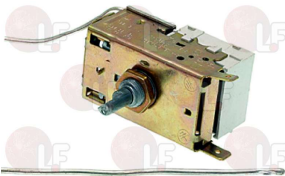

ELECTROLUX 082025

3444906 THERMOSTAT RANCO K55 L5027
2 contacts 6A 250V
capillary 2000 mm
COLD -5.0°C - WARM +8.5°C
D shaft $\varnothing$ 6x4.6 mm
for Refrigerated cupboard (ZANUSSI)
Series KOMPACT - Series LUX - Series SLIM