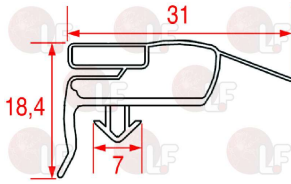

ELECTROLUX 087129

**3186077 SNAP-IN GASKET 1500x710 mm**  
magnetic - grey colour

ELECTROLUX 081724

**3786378 SNAP-IN GASKET 1512x642 mm**  
magnetic - color grey

ELECTROLUX 089735

Suitable for:

**3186845 SNAP-IN GASKET 1515x685 mm**  
magnetic - grey colour  
for 400 L CABINET