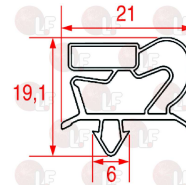

ELECTROLUX 0A9180

Suitable for:

**4088028 SNAP-IN GASKET 374x363 mm**  
magnetic

ELECTROLUX 088028

Suitable for:

**3186485 SNAP-IN GASKET 385x170 mm**  
magnetic-colour grey  
for Refrigerated table (ZANUSSI) - Series EDON  
Series EDORN