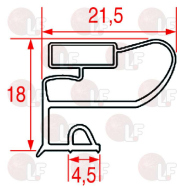

ELECTROLUX 0A8081

3186925 MIDDLE EDGED GASKET 590x382 mm
magnetic - white colour
for Refrigerated table (ZANUSSI) - Series TR