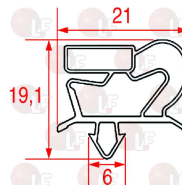

ELECTROLUX 0A8365

3186928 SNAP-IN DOOR GASKET 1530x660 mm
magnetic - grey colour
for REFRIGERATOR