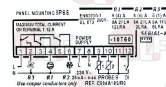

4091609 CONTROLLER CAREL IRELF0EN215

115/230V 50/60Hz
2 relay outputs 8A
1 relay output 6A
2 NTC probes (not included)
1 digital input
ELECTROLUX-ZANUSSI configuration