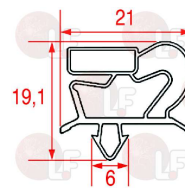

ELECTROLUX 0A9741

3186071 SNAP-IN GASKET 730x710 mm
magnetic - grey colour