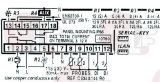

Electronic thermostats and controllers

4091642 CONTROLLER CAREL IRELCOHN215

115/230V 50/60Hz
1 relay output 12A
3 relay outputs 8A
2 NTC probes (not included)
2 digital inputs
ELECTROLUX-ZANUSSI configuration