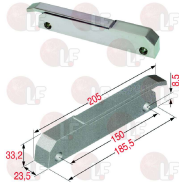

Suitable for:

Suitable for:

3242220 LOCKING WITHOUT CHROM.KEY LOCK ERGO 6188

RAHRBACH - distance between holes 150 mm
base lenght 185.5x23.5x33.2h mm

ELECTROLUX 002278

ELECTROLUX 055510

ELECTROLUX 056459

3242131 PLASTIC HANDLE length 430 mm for REFRIGERATED TABLE

ELECTROLUX 082726

3242133 LEFT PLASTIC HEAD

ELECTROLUX 082728

3242132 RIGHT PLASTIC HEAD

ELECTROLUX 082727

3242579 RH-LH CATCH WITHOUT LOCK 570 CR

straight handgrip
length 230x23 mm
mounting distance 110 mm
altezza aggancio 16,5 mm

ELECTROLUX 032156

3242132 RIGHT PLASTIC HEAD

ELECTROLUX 082727

Heating elements

3455466 CARTRIDGE HEATING ELEMENT PTC 110W 230V

cartridge length 120 mm $\varnothing$ 12 mm
power in absence of water 10W
fitting 3/8"G
cable length 1000 mm

ELECTROLUX 083814

3355911 CARTRIDGE HEATING ELEMENT 95W 230V

bulb: $\varnothing$ 12x120 mm
connection $\varnothing$ 16 mm
capillary length 4000 mm
for TRAY
for Refrigerated cupboard (ZANUSSI)

ELECTROLUX 083814