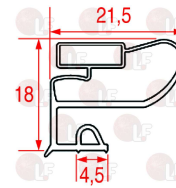

ELECTROLUX 084026

3186083 MIDDLE EDGED GASKET 640x390 mm
magnetic -white colour
for REFRIGERATED COUNTERS