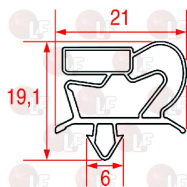

ELECTROLUX 0A8225

3186920 SNAP-IN DOOR GASKET 325x170 mm
magnetic - grey colour
for Refrigerated table (ZANUSSI) - Series TRN