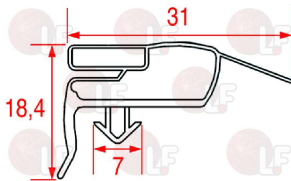

ELECTROLUX 080959

3186505 SNAP-IN GASKET 1695x600 mm
magnetic-colour grey
for Refrigerated cupboard (WHIRLPOOL) - Series APF
Series APP
for Refrigerated cupboard (ZANUSSI) - Series APF
Series APP - M13P0M2C 728260

ELECTROLUX 087357

3186507 SNAP-IN GASKET 1700x612 mm
magnetic - grey colour
for REFRIGERATOR 600 L