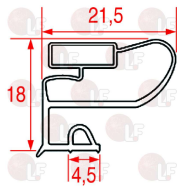

ELECTROLUX 0A8379

3186081 MIDDLE EDGED GASKET 390x310 mm
magnetic - white colour
for REFRIGERATED COUNTERS