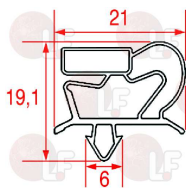

ELECTROLUX 087129

3186077 SNAP-IN GASKET 1500x710 mm
magnetic - grey colour