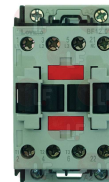

ELECTROLUX 003027

ELECTROLUX 004206

3454022 CONTACTOR LOVATO BF1201A
coil 12A 230V 50/60Hz 5.7Kw
3 normally closed contacts
1 normally closed auxiliary contact