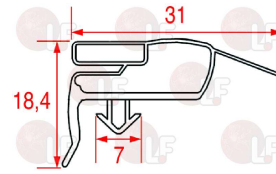

ELECTROLUX 0A8647

Suitable for:

3186599 SNAP-IN GASKET 1531x682 mm
magnetic - grey color
for Refrigerated cupboard (WHIRLPOOL) RW24
for Refrigerated cupboard (ZANUSSI) RS24