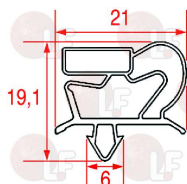

Suitable for:

3186845 SNAP-IN GASKET 1515x685 mm
magnetic - grey colour
for 400 L CABINET

ELECTROLUX 0A8647

Suitable for:

3186599 SNAP-IN GASKET 1531x682 mm
magnetic - grey color
for Refrigerated cupboard (WHIRLPOOL) RW24
for Refrigerated cupboard (ZANUSSI) RS24

ELECTROLUX 085719

3186074 SNAP-IN GASKET 1544x652 mm
magnetic - grey color

ELECTROLUX 081943

3186076 SNAP-IN GASKET 1570x670 mm
magnetic - grey colour

ELECTROLUX 080959

3186505 SNAP-IN GASKET 1695x600 mm
magnetic-colour grey
for Refrigerated cupboard (WHIRLPOOL) - Series APF
Series APP
for Refrigerated cupboard (ZANUSSI) - Series APF
Series APP - M13P0M2C 728260

ELECTROLUX 087357

3186507 SNAP-IN GASKET 1700x612 mm
magnetic - grey colour
for REFRIGERATOR 600 L

ELECTROLUX 0A9099

3786482 SNAP-IN GASKET 1705x663 mm
magnetic - grey colour
for Refrigerated cupboard (WHIRLPOOL) WDE752
WE751 - WZ751
for Refrigerated cupboard (ZANUSSI) WE751

ELECTROLUX 087824

3786549 SNAP-IN GASKET 1805x740 mm
magnetic - grey colour
for Refrigerated cupboard (ALPENINOX)
for Refrigerated cupboard (WHIRLPOOL) EWDE602
EWDZ602 - EWE601 - EWZ601
for Refrigerated cupboard (ZANUSSI) EWDE602
EWDZ602 - EWE601 - EWZ601

ELECTROLUX 0A9180