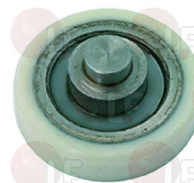

ELECTROLUX 082742

3063900 BEARING FOR DRAWER GUIDE $\varnothing$ 24 mm
for Refrigerated table