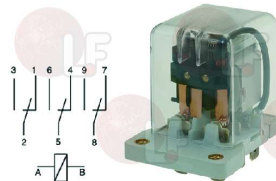

## Relays

**3351900 RELAY B2-3 250V 16A**  
 tripolar changeover switch

ELECTROLUX 046001

**1351021 RELAY G7L-2A-TUB 25A 240V**

ELECTROLUX 088267

Suitable for:

**3351901 RELAY 60.62 10A 230V 50/60Hz**  
2 switching contacts