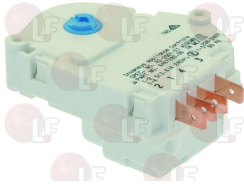

Suitable for:

3322239 **TIMER RZ-2001-21**
230V 50Hz
cycle 4h 15min
for Refrigerated cupboard (ZANUSSI) 400L

ELECTROLUX 084986

Suitable for:

3322901 **TIMER SB3.82**
24 hours cycle (1 - 12)
defrosting from 2 to 60 minutes
with fan delay
230V 50Hz