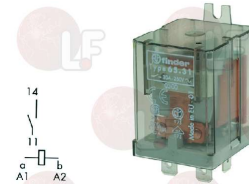

ELECTROLUX 0PE302

3351602 RELAY 65.31 30A 250V 50/60Hz
1 cut-off contact