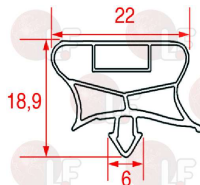

ELECTROLUX 0A9647

**3186487 SNAP-IN GASKET 570x405 mm**  
magnetic-colour grey  
for Refrigerated table (WHIRLPOOL) - Series EDON  
Series RCDR - Series TRNA - Series TRRN  
for Refrigerated table (ZANUSSI) - Series TRN