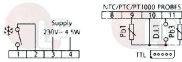

**3445376 CONTROLLER ELIWELL ID PLUS 961**  
 230V 50/60Hz  
 1 relay output 2Hp for compressor  
 1 selectable NTC/PTC/PT1000 probe (not included)  
 1 programmable digital/temperature input  
 pause defrosting  
 TTL input for copy card connection  
 front dimension 74x32xdepth 59 mm  
 mounting hole 71x29 mm