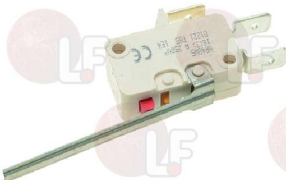

ELECTROLUX 0KB678

ELECTROLUX 046286

ELECTROLUX 047485

**3240401 ACTUATOR FOR MICROSWITCH**  
for OVEN

ELECTROLUX 054902

Suitable for:

**3240166 MOUNTING PLATE FOR MICROSWITCH**  
external dimensions 46x26 mm