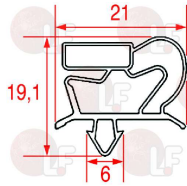

ELECTROLUX 085719

3186074 SNAP-IN GASKET 1544x652 mm
magnetic - grey color