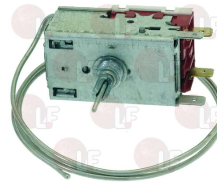

ELECTROLUX 082792

3444517 THERMOSTAT RANCO K60 L2141
2 contacts 6A 250V
capillary 800 mm
for Self service counter refrigerated (WHIRLPOOL)
DLP14/F - DLP21/F - DL14/F - DL21/F
for Self service counter refrigerated (ZANUSSI)
DLP14/F - DLP21/F - DL14/F - DL21/F

ELECTROLUX 083178

Timers

3322902 TIMER EWTS70 12V
for Refrigerated cupboard (ZANUSSI) - Series ALP
Series ILN - Series ILP - Series ILS