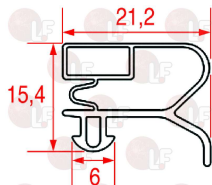

ELECTROLUX 088076

3186914 SNAP-IN DOOR GASKET 1470x690 mm
magnetic - grey colour
for REFRIGERATORS