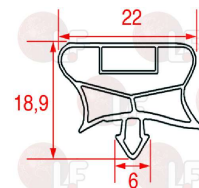

ELECTROLUX 081724

3786378 SNAP-IN GASKET 1512x642 mm
magnetic - color grey