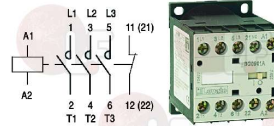

ELECTROLUX

3446557 CONTACTOR LOVATO BG0901A
coil 9A 230V 50/60Hz 4Kw
3 normally open contacts
1 normally closed auxiliary contact