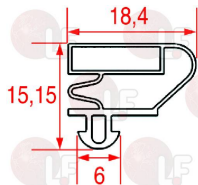

ELECTROLUX 082375

3186846 SNAP-IN DOOR GASKET 1530x665 mm
magnetic - black colour
for CABINETS