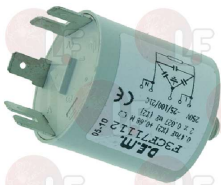

Interference suppression filters

3160099 INTERFERENCE SUPPRESSION FILTER 0.47 μ F