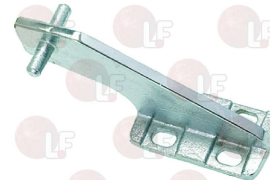

ELECTROLUX 082962

3053905 HINGE CENTRAL BRACKET
for Refrigerated cupboard (WHIRLPOOL)
for Refrigerated cupboard (ZANUSSI)