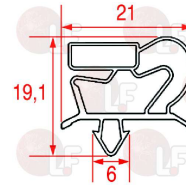

ELECTROLUX 081943

3186076 SNAP-IN GASKET 1570x670 mm
magnetic - grey colour