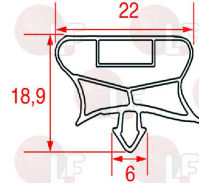

# ELECTROLUX

**3786553 SNAP-IN GASKET 580x407 mm**  
magnetic - grey colour  
for Refrigerated table (ZANUSSI) STRP1101

ELECTROLUX 089183

Suitable for:  
**4099531 SNAP-IN GASKET 585x415 mm**  
magnetic  
for Refrigerated table (ZANUSSI) HB4P