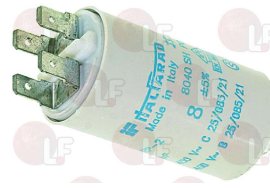

**3068014 CAPACITOR  $\mu\text{F}$  8 450V 50/60Hz**  
operating temperature  $-25+85^{\circ}\text{C}$   
in compliance with EEC 93/68 and 92/31 regulations

ELECTROLUX 049126

**3068040 RUNNING CAPACITOR  $15\mu\text{F}$  450V**  
 $\varnothing 40 \times 98\text{h mm}$