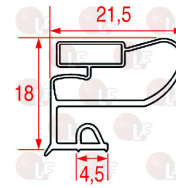

## Gaskets for refrigerators

**3186075 MIDDLE EDGED GASKET 1570x670 mm**  
magnetic - white colour

ELECTROLUX 0A8048

ELECTROLUX 081293

**3186926 MIDDLE EDGED GASKET 382x335 mm**  
magnetic - white colour  
for Refrigerated table (ZANUSSI) - Series TR