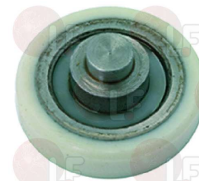

ELECTROLUX 082719

3189902 RIGHT-HAND DRAWER SLIDEWAY 580x60 mm
for Refrigerated table (ZANUSSI) - Series TRN-EDON

ELECTROLUX 082760

3063900 BEARING FOR DRAWER GUIDE ø 24 mm
for Refrigerated table

ELECTROLUX 0A8292

3391907 SHELF SLIDEWAYS 580x20 mm