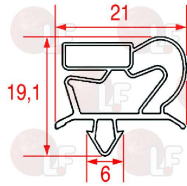

ELECTROLUX 099531

5048656 SNAP-IN GASKET 590x385 mm
magnetic - colour grey
for Refrigerated table (ZANUSSI) - Series TRN