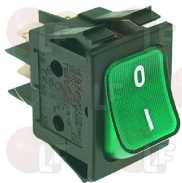

ELECTROLUX 053979

3319944 GREEN BIPOLAR SWITCH 16A 250V
16(4)A 250V - with indicator light
0-I silk-screen printing
temperature max 120°C
mounting hole 22x30 mm