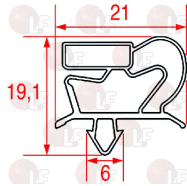

ELECTROLUX 0A9565

3186484 SNAP-IN GASKET 595x465 mm
magnetic-colour grey
for Refrigerated table (ZANUSSI) - Series EDON
Series EDORN - Series ZBRAV