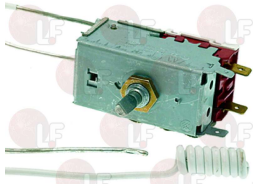

ELECTROLUX

Suitable for:

ELECTROLUX 081690

3444931 THERMOSTAT RANCO K52 L4512
2 contacts 6A 250V
double capillary
capillaries 2100 mm - 1850 mm
COLD -6,4°C - WARM +8,5°C
COLD -6.0°C - WARM +8.8°C
D shaft $\varnothing$ 6x4.6 mm

ELECTROLUX 0A8653

3444916 THERMOSTAT RANCO K55 L5026
2 contacts 6A 250V
capillary 2000 mm
COLD -0.5°C - WARM +8.5°C
D shaft $\varnothing$ 6x4.6 mm