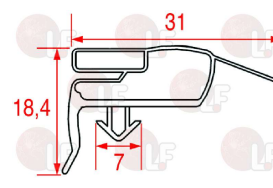

ELECTROLUX 082424

3186917 SNAP-IN DOOR GASKET 760x665 mm
magnetic - grey colour
for REFRIGERATORS

ELECTROLUX 0A8230

3786465 SNAP-IN GASKET 1545x635 mm
magnetic - colour grey