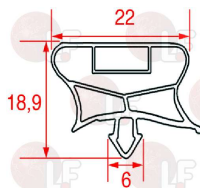

ELECTROLUX 087451

3186488 SNAP-IN GASKET 710x650 mm
magnetic - grey colour
for Refrigerated cupboard (ZANUSSI) - Series ADN