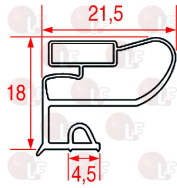

ELECTROLUX 084025

3186080 MIDDLE EDGED GASKET 390x185 mm
magnetic - white colour
for REFRIGERATED COUNTERS