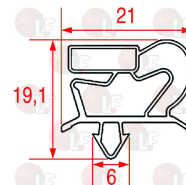

ELECTROLUX 087664

3186922 SNAP-IN GASKET 580x385 mm
magnetic - grey colour
for Refrigerated table (ZANUSSI) - Series TRN