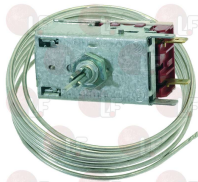

**3241900 THERMOSTAT KNOB Ø 50 mm**  
 hole Ø 6x4 mm  
 for Self service counter (ZANUSSI)

ELECTROLUX 080837

**3444516 THERMOSTAT RANCO K60 L2112**  
 2 contacts 6A 250V  
 capillary 2500 mm  
 for Self service counter refrigerated (ZANUSSI)