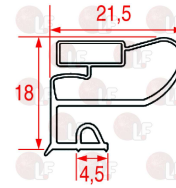

ELECTROLUX 0A8083

3186769 MIDDLE EDGED GASKET 390x198 mm
magnetic - color white