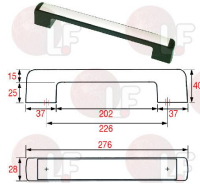

Handles

3242923 BLACK DOOR HANDLE 8730 276x28xh40 mm
distance between holes 226 mm
insert in aluminium

ELECTROLUX 031529

3242907 DOOR HANDLE ø 24x204 mm