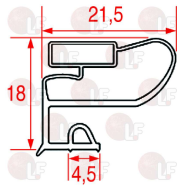

Gaskets for refrigerators

3186075 MIDDLE EDGED GASKET 1570x670 mm
magnetic - white colour