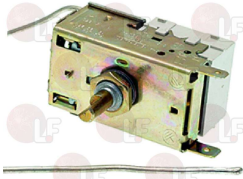

Suitable for:

3444909 THERMOSTAT RANCO K55 L5070

2 contacts 6A 250V
capillary length 2500 mm
COLD -22°C - WARM -7.5°C
D shaft $\varnothing$ 6x4.6 mm