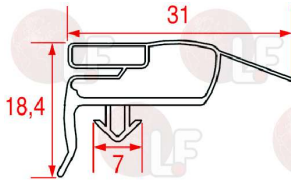

Suitable for:

ELECTROLUX

3786553 SNAP-IN GASKET 580x407 mm
magnetic - grey colour
for Refrigerated table (ZANUSSI) STRP1101