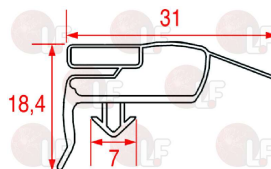

ELECTROLUX

Suitable for:

4088076 SNA-IN GASKET 1699x618 mm
magnetic
for Refrigerated cupboard (ZANUSSI) APF22B
APF223 - APF224 - APP11B - APP113 - APP114
APP224 - CM06RFWM - CM06RF3M - CM06RF4M
CM13FFWM - CM13FF3M - CM13FF4M - M06P0M1C
M06P2M1C - M06P9M1C - M13COM2C - M13C2M2C
M13C9M2C