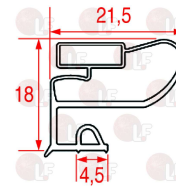

ELECTROLUX 0A8079

3186082 MIDDLE EDGED GASKET 435x390 mm
magnetic - white colour
for REFRIGERATED COUNTERS