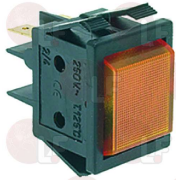

# ELECTROLUX

**3221033 RED INDICATOR LAMP 230V**  
head  $\varnothing$  13.5 mm - hole  $\varnothing$  10 mm - 120°C  
universal application

ELECTROLUX 0A2408

**3221014 ORANGE INDICATOR LIGHT 220V**  
mounting hole 30x22 mm - 125°C  
universal application