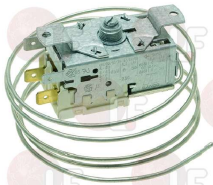

ELECTROLUX 0A8203

3444897 THERMOSTAT RANCO K50 L3295
2 contacts 6A 250V
capillary 1300 mm