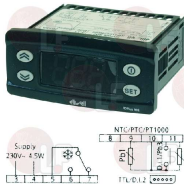

ELECTROLUX 092355

**3445375** **CONTROLLER ELIWELL ID PLUS 902**  
 230V 50/60Hz  
 1 relay output 8A for compressor  
 1 selectable NTC/PTC/PT1000 probe (not included)  
 1 programmable digital/temperature input  
 TTL input for copy card connection  
 front dimension 74x32xdepth 59 mm  
 mounting hole 71x29 mm