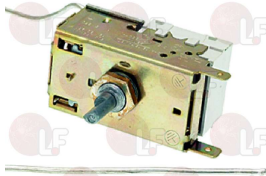

3444905 THERMOSTAT RANCO K55 L5078

2 contacts 6A 250V
capillary 2000 mm
COLD +1.4°C - WARM +10.5°C
D shaft $\varnothing$ 6x4.6 mm
for Refrigerated cupboard (ZANUSSI)
Series KOMPACT - Series LUX - Series SLIM