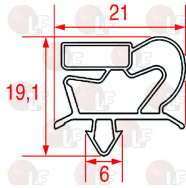

ELECTROLUX 081805

3186929 SNAP-IN DOOR GASKET 735x660 mm
magnetic - grey colour
for REFRIGERATOR