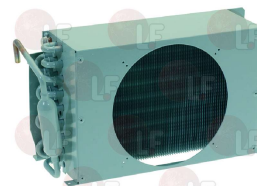

ELECTROLUX 0A9681

ELECTROLUX 087402