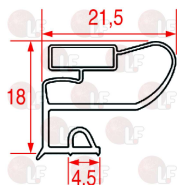

Suitable for:

3186070 MIDDLE EDGED GASKET 770x670 mm
magnetic - white colour

ELECTROLUX 0A8049

ELECTROLUX 081294

ELECTROLUX

Suitable for:

4088076 SNA-IN GASKET 1699x618 mm
magnetic
for Refrigerated cupboard (ZANUSSI) APF22B
APF223 - APF224 - APP11B - APP113 - APP114
APP224 - CM06RFWM - CM06RF3M - CM06RF4M
CM13FFWM - CM13FF3M - CM13FF4M - M06P0M1C
M06P2M1C - M06P9M1C - M13COM2C - M13C2M2C
M13C9M2C

ELECTROLUX 088076

3186914 SNAP-IN DOOR GASKET 1470x690 mm
magnetic - grey colour
for REFRIGERATORS

ELECTROLUX 0A8365

3186928 SNAP-IN DOOR GASKET 1530x660 mm
magnetic - grey colour
for REFRIGERATOR

ELECTROLUX 082375

3186846 SNAP-IN DOOR GASKET 1530x665 mm
magnetic - black colour
for CABINETS

ELECTROLUX 082586

3186933 SNAP-IN DOOR GASKET 1570x665 mm
magnetic - grey colour
for REFRIGERATOR (old type)

ELECTROLUX 0A8225

3186920 SNAP-IN DOOR GASKET 325x170 mm
magnetic - grey colour
for Refrigerated table (ZANUSSI) - Series TRN

ELECTROLUX 082740

3186923 SNAP-IN DOOR GASKET 385x155 mm
magnetic - grey colour
for Refrigerated table (ZANUSSI) - Series MVR
Series TRN

ELECTROLUX 031694