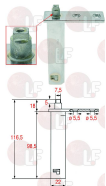

3053920 LONG PIN HINGE INTERTECNICA 28L

with square pin 7.5 mm
for Refrigerated cupboard (WHIRLPOOL)
for Refrigerated cupboard (ZANUSSI) APP113