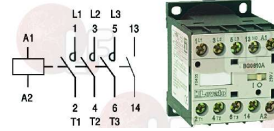

# ELECTROLUX

**3446506 CONTACTOR LOVATO BF2510A**  
 25A 400V 12.5Kw  
 coil 230V 50/60Hz  
 3 normally open contacts  
 1 normally open auxiliary contact

ELECTROLUX 0K4938

ELECTROLUX 054928

**3446552 CONTACTOR LOVATO BG0610A**  
 coil 6A 230V 50/60Hz 2.2Kw  
 3 normally open contacts  
 1 normally open auxiliary contact